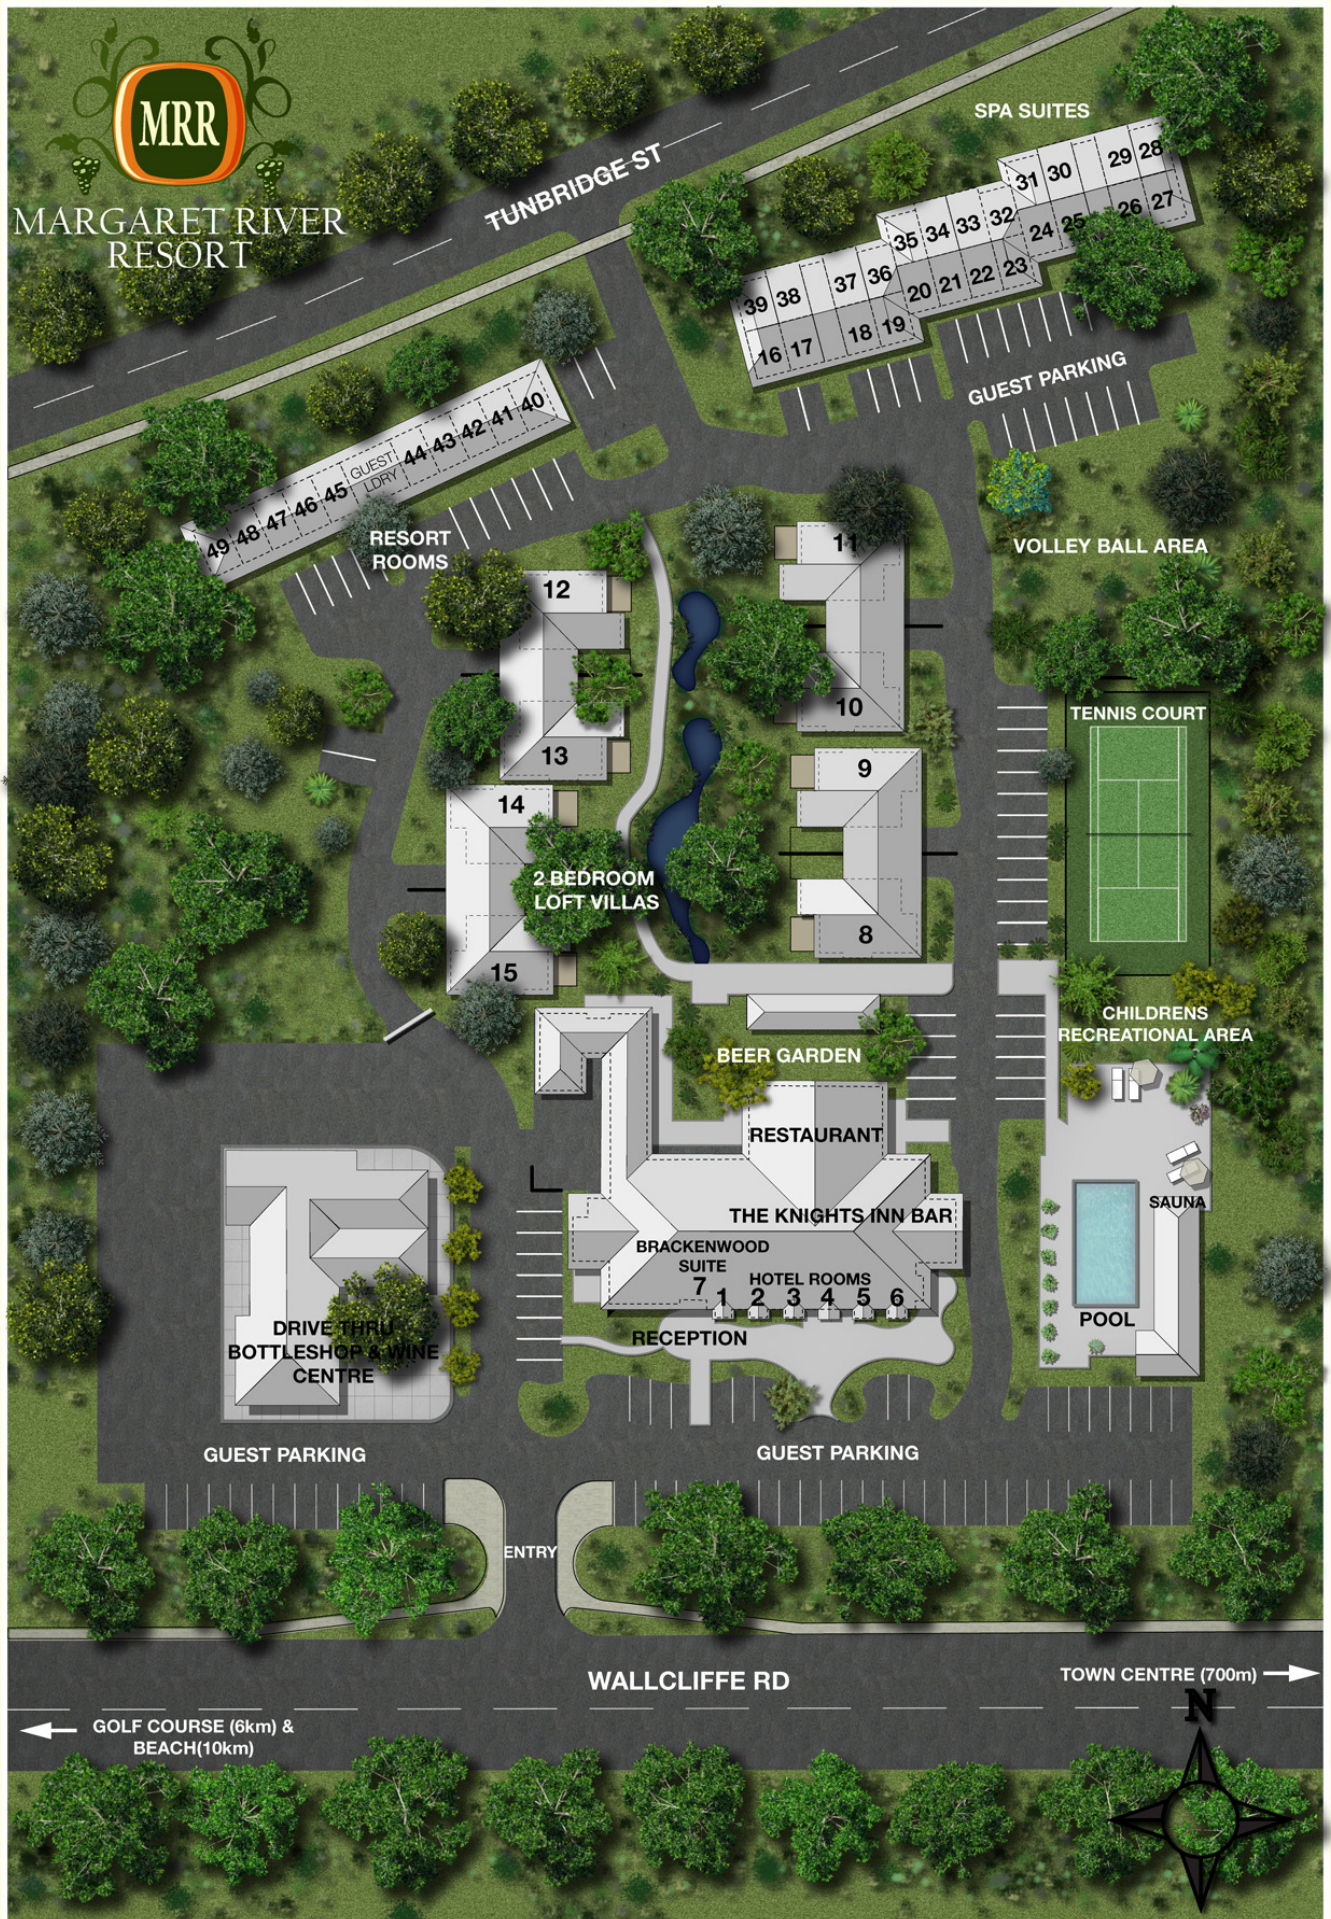

MARGARET RIVER RESORT

Margaret River Resort - Free Call 1800 686 356 - P: (08) 9757 0000 - F: (08) 9757 0099

E: reservations@mrrresort.com.au W: www.mrrresort.com.au A: 40 Wallcliffe Rd, Margaret River, WA, 6285